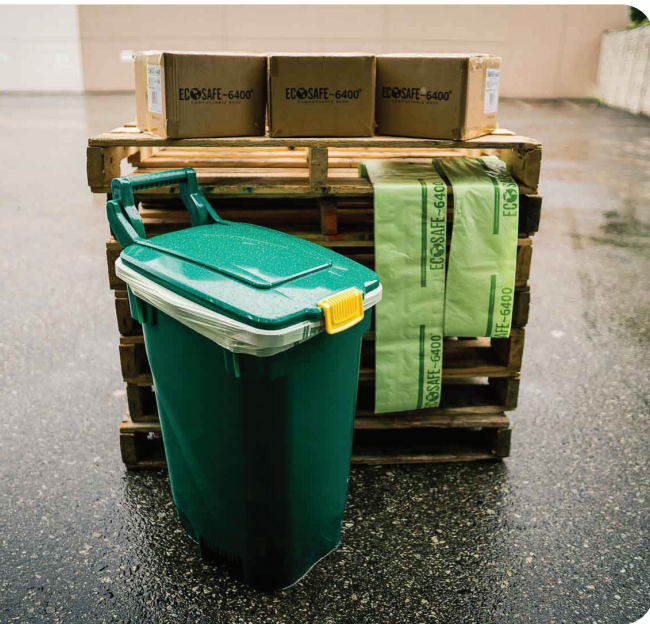

## COMPOSTABLE BAGS & LINERS

- ✓ Star-seal bottoms conform to the shape of every bin to maximize carrying capacity
- ✓ Extra Strong - Puncture, tear, and zipper resistant
- ✓ Keeps bins smelling fresh
- ✓ Widest range of stocked sizes and custom sizes available
- ✓ Certified compostable and composter approved
- ✓ Made in North America