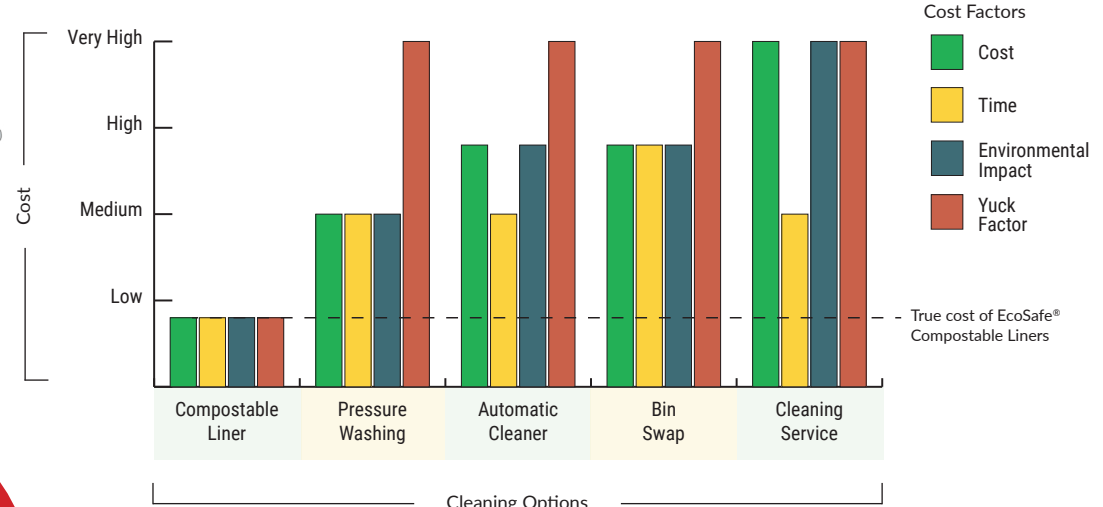

ECOSAFE®

COMPOSTABLE BAGS FOR HAULERS

Lining organics carts with EcoSafe® Compostable Liners is less expensive and better for the environment

- ✓ Certified compostable and composter approved
- ✓ A liner to fit every shape and size of cart - see page 2
- ✓ Leak resistant to keep your bins clean
- ✓ Made strong for carrying capacity and tear resistance
- ✓ Widest range of stocked sizes and custom sizes available
- ✓ Consistently clean carts reduces/eliminates smells, insects and pests
- ✓ Clean carts means less wear and tear and longer life